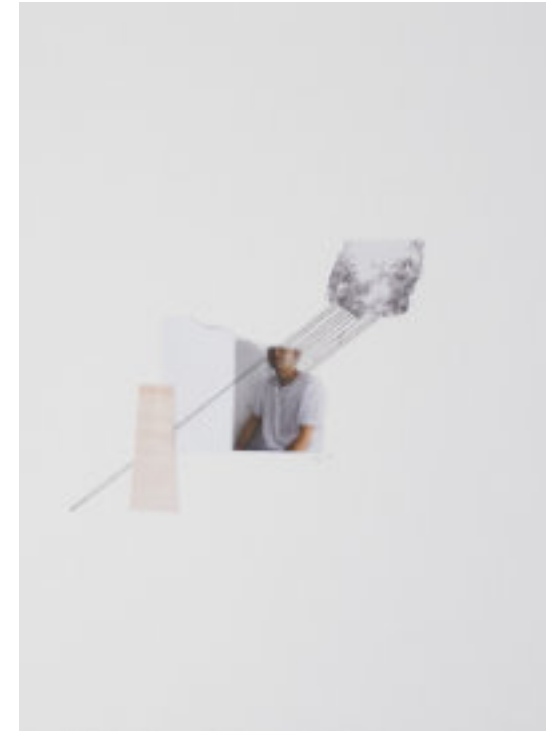

8x6" Unframed

Blink and You'll Miss It (2019)
Found images, wishbone, capiz
shell on watercolour paper

~~\$475~~
\$330

12x16" Unframed /
Mounted on 1"
wood cradle board

Passage (2018)

Found images on watercolour
paper

~~\$600~~
\$420

16x20" Unframed /
Mounted on 1"
wood cradle board

It Passes (2019)
Found images, thread on
watercolour paper

~~\$325~~
\$225

9x12" Unframed /
Mounted on 1" wood
cradle board

Ancient Nouveau (2019)
Found and original images, capiz
shell, gold leaf and graphite on
watercolour paper

\$355 SOLD

10x12" Unframed /
Mounted on 1" wood
cradle board

How to Hold Yourself (2018)
Found images, gold leaf, and
watercolour paper on vellum

11x14" Framed

~~\$405~~
\$280

The Silence Came After (2018)
Found images, pin on vellum